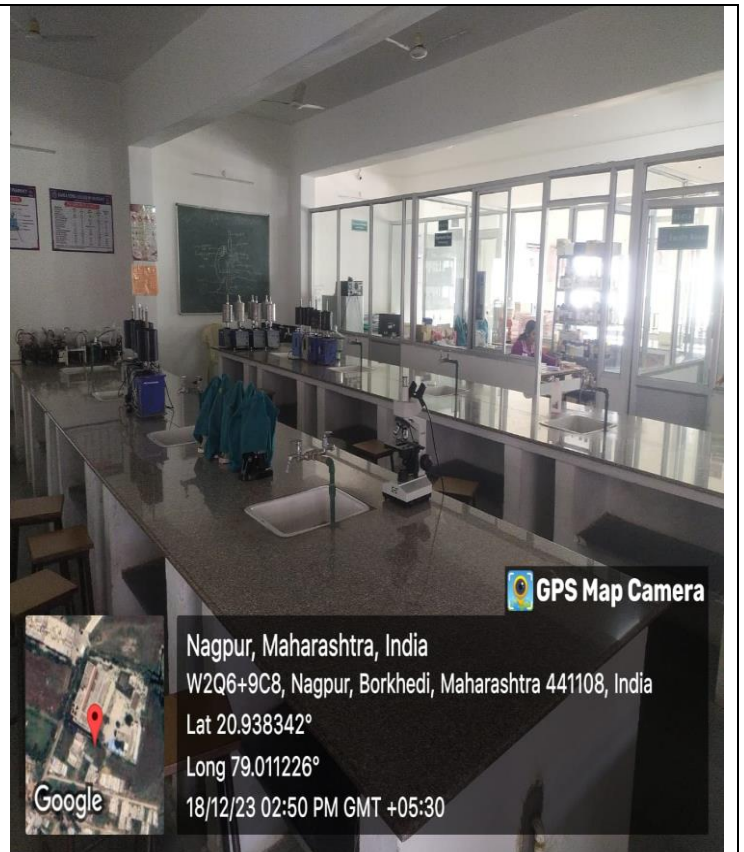

Amar Sewa Mandal's

Kamla Nehru College of Pharmacy

Borkhedi (gate), Butibori, Nagpur -441108 (M.S.)