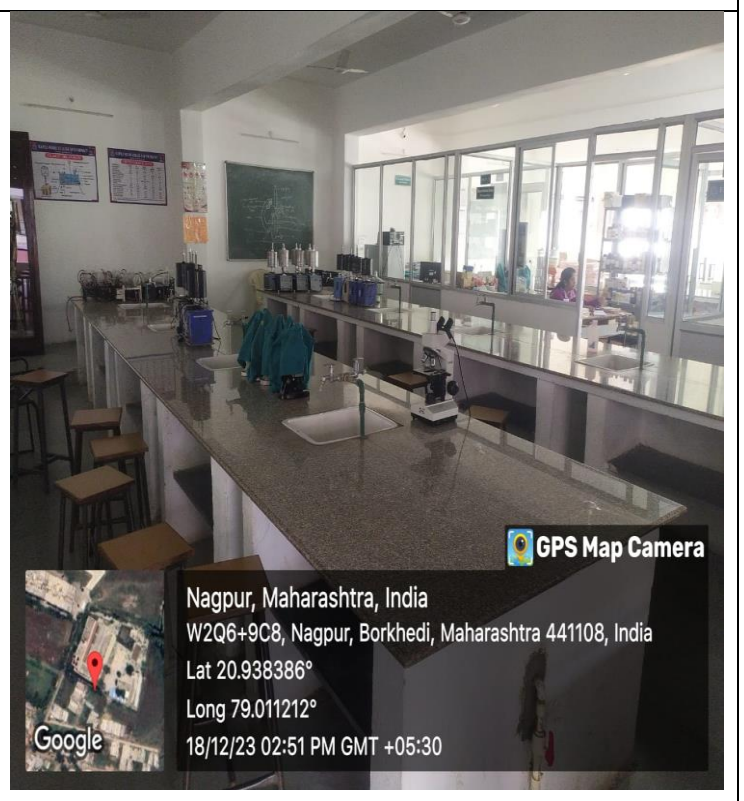

Amar Sewa Mandal's

Kamla Nehru College of Pharmacy

Borkhedi (gate), Butibori, Nagpur -441108 (M.S.)