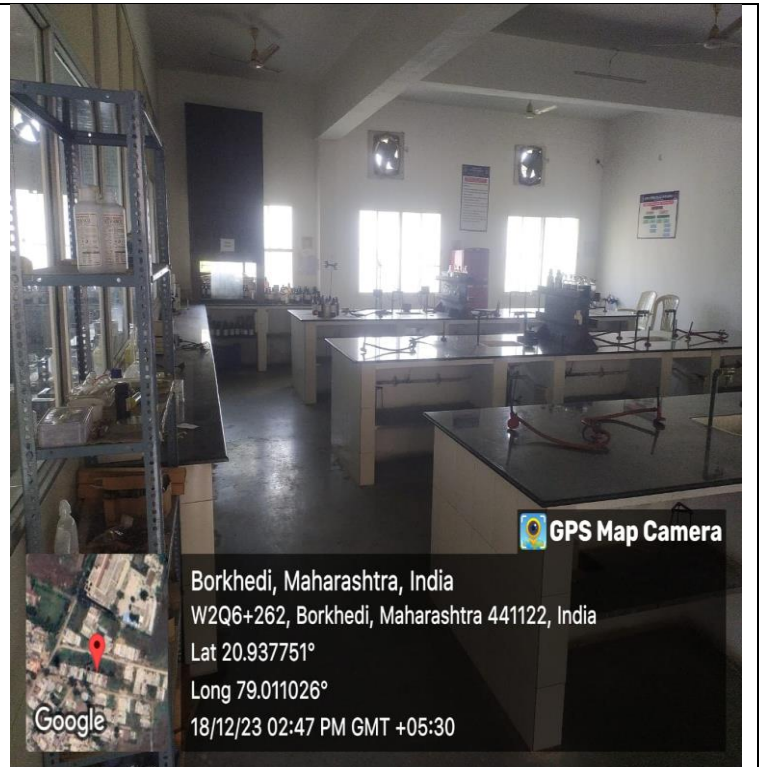

Amar Sewa Mandal's

Kamla Nehru College of Pharmacy

Borkhedi (gate), Butibori, Nagpur -441108 (M.S.)